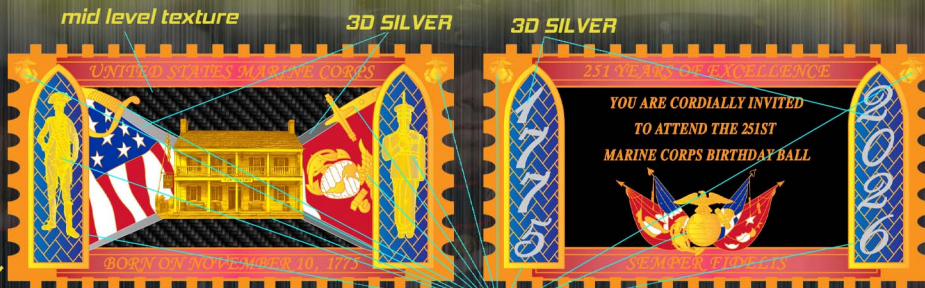

941-894-0711

www.charliecompanyusa.com

CHARLIE USA, INC. COMPANY

\$19.95

SETUP + SHIPPING
NOT INCLUDED

- CUP & COIN COMBO -

4"
COIN

ADD YOUR LOGO
FOR \$ 250.00