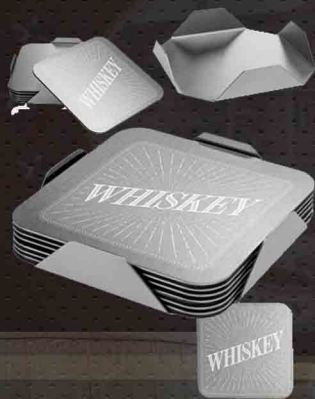

3.5"W x 3.5"H - 6 PIECE
COASTER SET WITH STAND

$15.95

1 1/2" ROSEWOOD
WINE STOPPER

$6.50