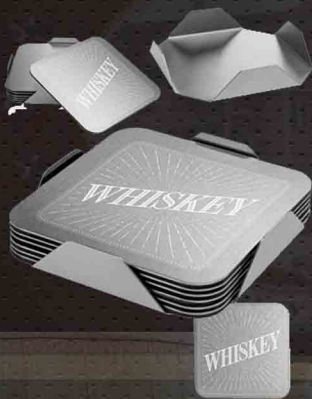

-DRINKWARE FOR TRAVEL-

8 oz MATTE BLACK FLASK

8 oz POCKET TANKER

5 oz ROUND FLASK

8 oz LEATHER WRAPPED FLASK

16 oz SILICONE PINT

12 oz STAINLESS STEEL
VACUUM INSULATED WITH LID

12 oz STAINLESS STEEL
WINE GLASS

16 oz STAINLESS STEEL
TRAVEL MUG

CALL FOR A QUOTE

941-894-0711

www.charliecompanyusa.com

SETUP * SHIPPING
NOT INCLUDED

- BAR ACCESSORIES -

3.5"W x 3.5"H - 6 PIECE
COASTER SET WITH STAND

\$15.95