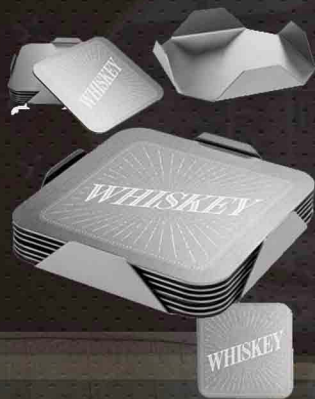

\$15.95

ZIPPO-SATIN CHROME
1 Location Engraving

\$19.95

ZIPPO-BLACK MATTE
1 Location Engraving

\$21.95

ZIPPO-HIGH POLISH CHROME
1 Location Engraving

CALL FOR A QUOTE

941-894-0711

www.charliecompanyusa.com

SETUP * SHIPPING
NOT INCLUDED

- BAR ACCESSORIES -

4" ROUND STONE COASTER
LASER ENGRAVED

\$6.95

STAINLESS STEEL
CAN COOLER

3.5"W x 3.5"H - 6 PIECE
COASTER SET WITH STAND

\$15.95