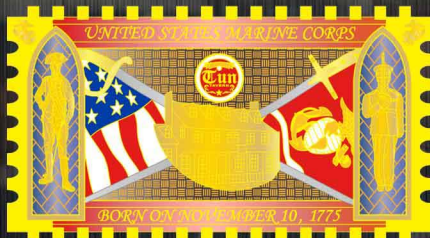

20 oz. TALL
PILSNER

CALL FOR A QUOTE

941-894-0711

www.charliecompanyusa.com

CHARLIE COMPANY USA, INC.

\$14.95

SETUP + SHIPPING
NOT INCLUDED

- CUP & COIN COMBO -